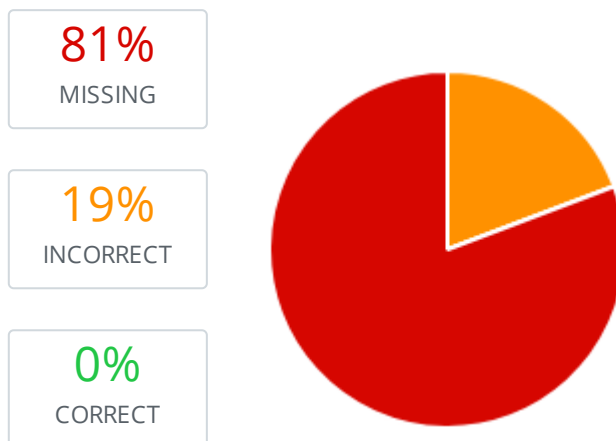

Your Online Presence Score for:

DNA Financial Enterprises, 2741 West Southern Avenue, 85282

Quality of your location data online, out of 26 directories we searched successfully:

Results

Your online business listing visibility